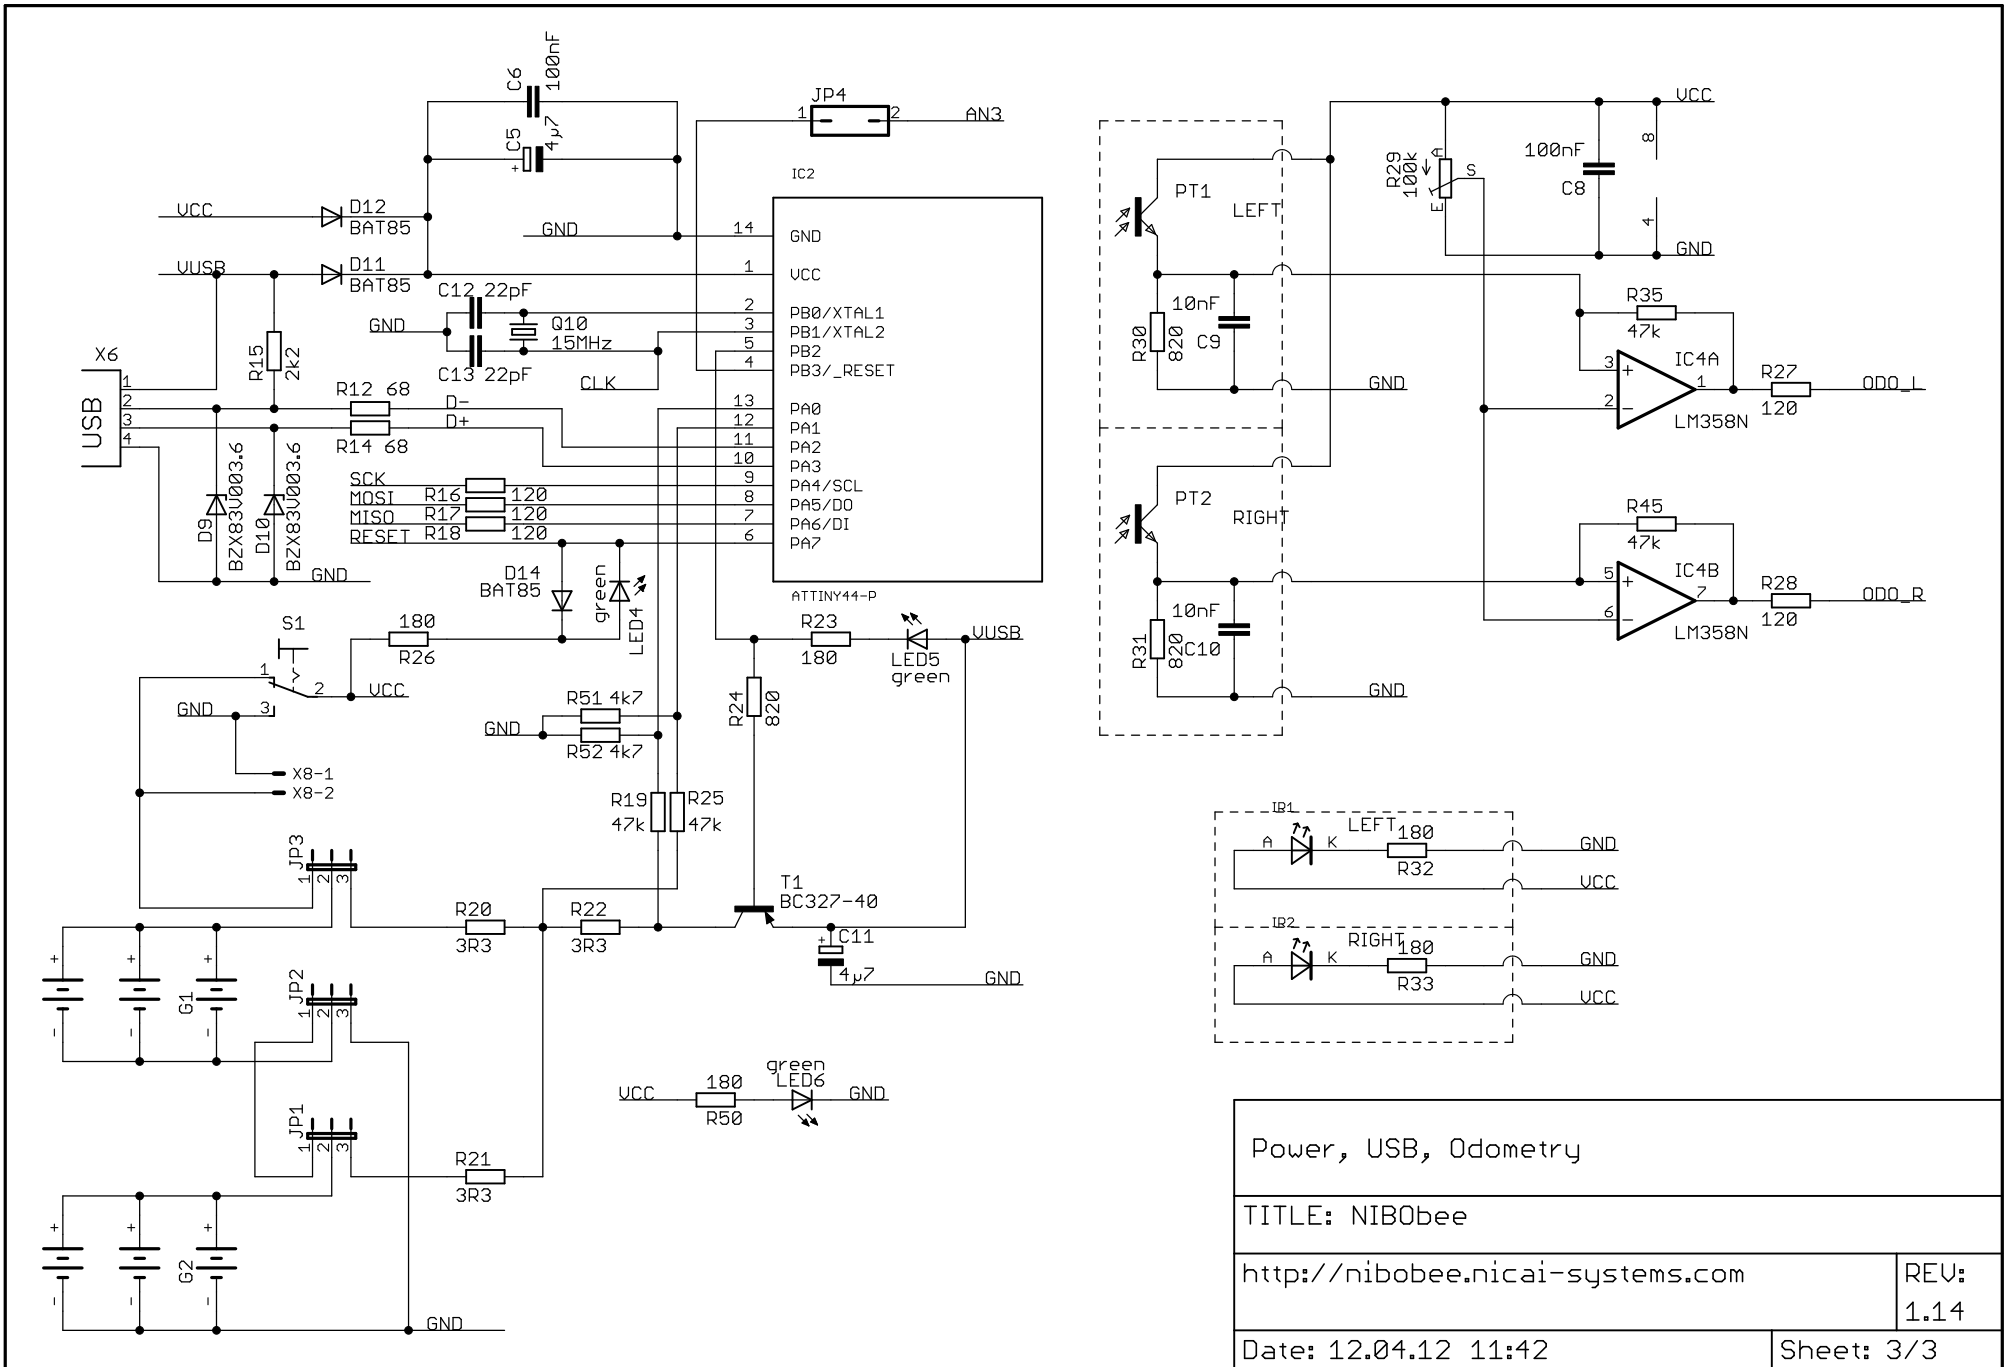

Main processor, Line sensor, Switches, LEDs

TITLE: NIBObee

<http://nibobee.nicai-systems.com>

REV:  
1.14

Date: 12.04.12 11:42

Sheet: 1/3

|   |              |
|---|--------------|
| Motors  |              |
| TITLE: NIBObee  |              |
| <a href="http://nibobee.nicai-systems.com">http://nibobee.nicai-systems.com</a> | REV:<br>1.14 |
| Date: 12.04.12 11:42  | Sheet: 2/3   |