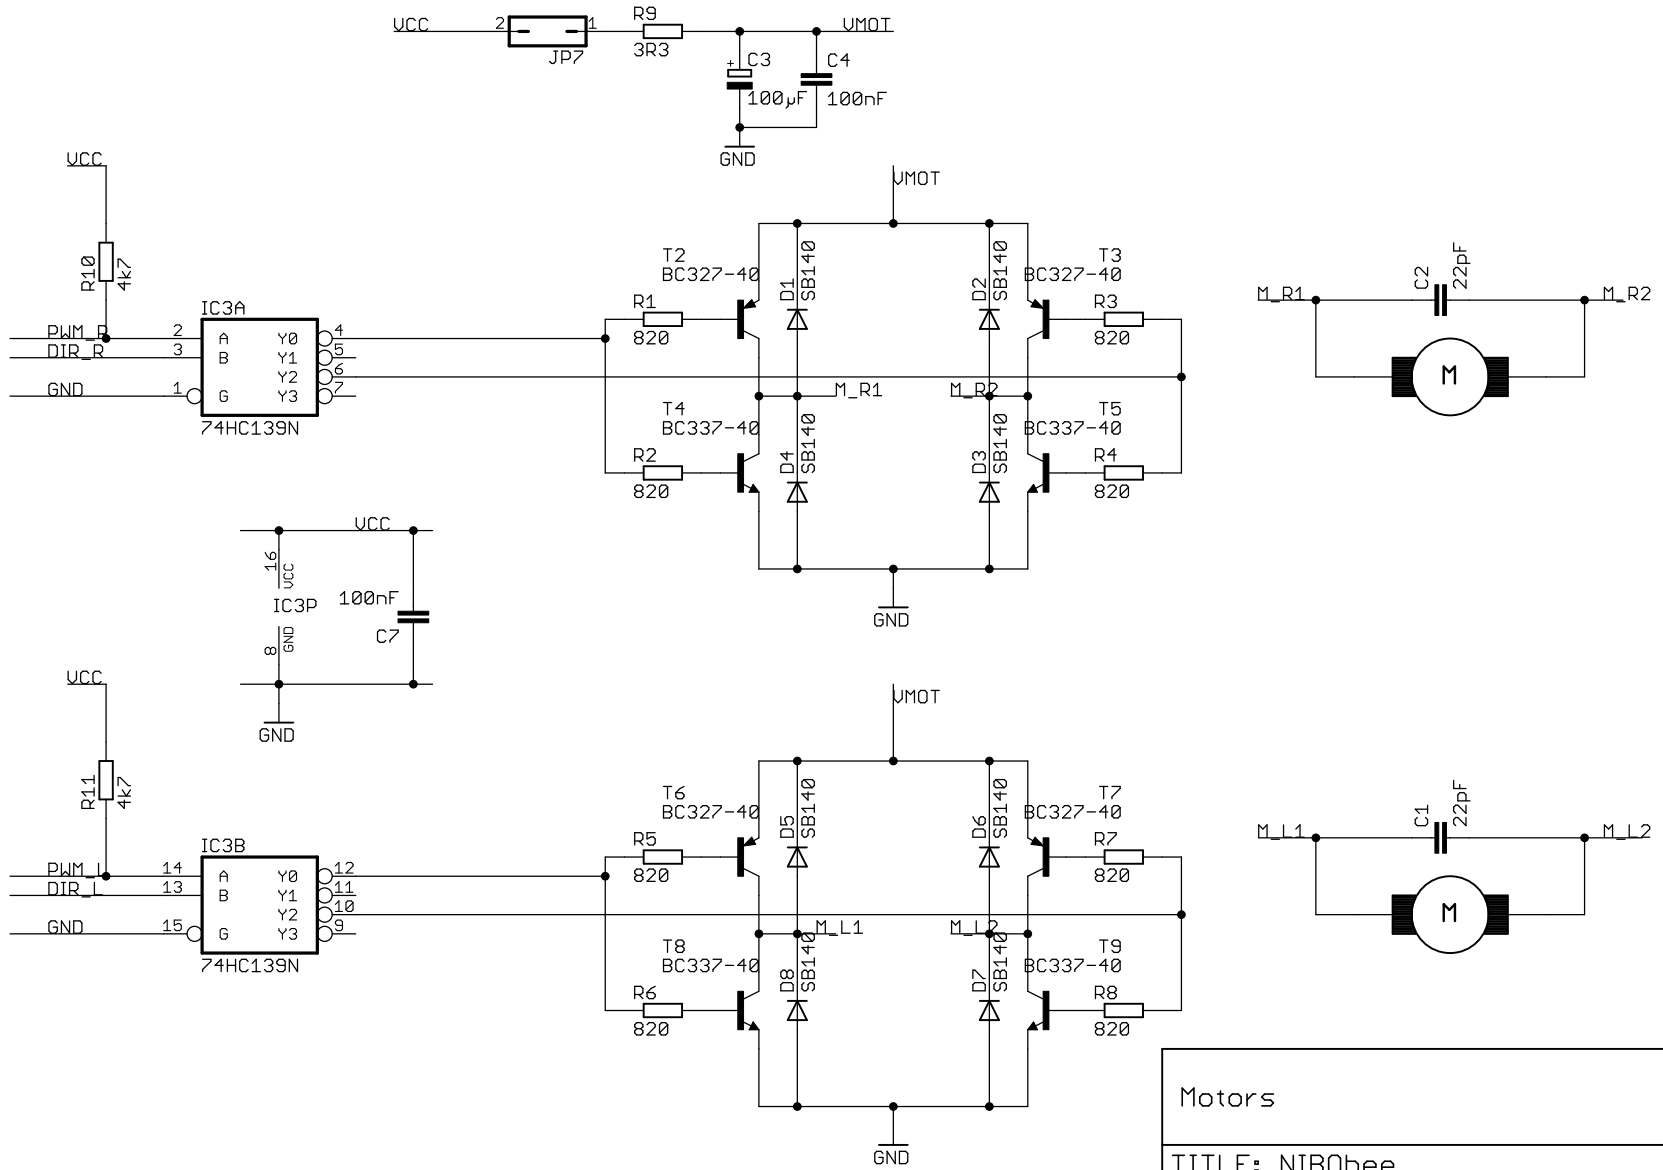

Main processor, Line sensor, Switches, LEDs

TITLE: NIBObee

<http://nibobee.nicai-systems.com>

REV:  
1.14

Date: 12.04.12 11:42

Sheet: 1/3

|   |              |
|---|--------------|
| Motors  |              |
| TITLE: NIBObee  |              |
| <a href="http://nibobee.nicai-systems.com">http://nibobee.nicai-systems.com</a> | REV:<br>1.14 |
| Date: 12.04.12 11:42  | Sheet: 2/3   |